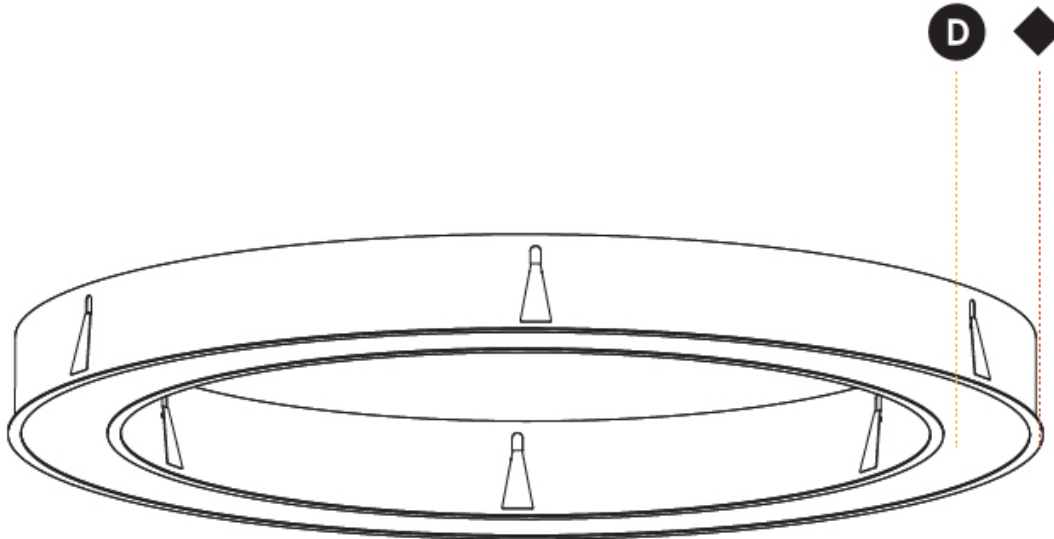

A37502-

PROJECT _____

TYPE _____

SPECIFIER _____

QUANTITY _____

DATE _____

A