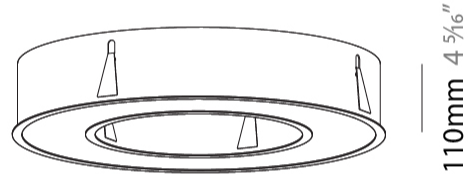

GENERAL

Series: Glorious
Subseries: Glorious
Brand: Prolicht
Division: Architectural
Mounting Type: Recessed
Mounting Location: Ceiling
Subcategory: Ambient

PHYSICAL

Shape: Round
Diameter (mm): 770
Diameter (in): 30 ⁵/₁₆
Height (mm): 110
Height (in): 4 ⁵/₁₆
Min. Recessing Depth (mm): 120
Min. Recessing Depth (in): 4 ³/₄
Light Distribution: Direct
Weight (kg): 9.285
Weight (lbs): 20.47
Diffuser: PMMA - Opal or Micro-Prism
Fixture Finish: SSR / BKV / CWI / CRY / HAB / UFT / ITA / RUA / FTG / MYG / LOD / PUS / FRO / FUP / KIA / POP / BLS / SPG / MEY / GOH / GUM / CHC / COM / ABZ / JAG / OBR / MOS / ROR
Fixture Material: Aluminum
Cut-out Measurements: 760mm / 29 15/16" x 440mm / 17 5/16"

ELECTRICAL

Lamp Type: LED (Zhaga Standard)
Input Wattage (W): 30
Total Output Wattage (W): 24 / 19.2 (3500K)
Dimming: Non-Dimming / Phase Dimming (120Vac only) / 0-10V Dimming
Driver Included: Yes
Driver Location: Integrated
Driver Type: Constant Current - 120 / 277Vac
Driver Class: Class 2
Input Voltage (V): 120 - 277
Constant Current (MA): 350 / 600 (3500K)

LED

Color Temperature (°K): 3000 / 3500 / 4000
Max. Delivered Lumen (lm): 2770 / 2862 / 2920
CRI: >80 CRI
Efficiency (%): 65
Lamp Life (hrs): 50000

OPTICAL

RATINGS AND CERTIFICATIONS

Certified By: Certified for North American Standards
IP rating: IP20

Ø 428mm 16 ⁷/₈"

Ø 770mm 30 ⁵/₁₆"

110mm 4 ⁵/₁₆"

760mm x 440mm
29 ¹⁵/₁₆" x 17 ⁵/₁₆"

120mm
4 ³/₄"

10 - 15mm
³/₈" - ⁹/₁₆"